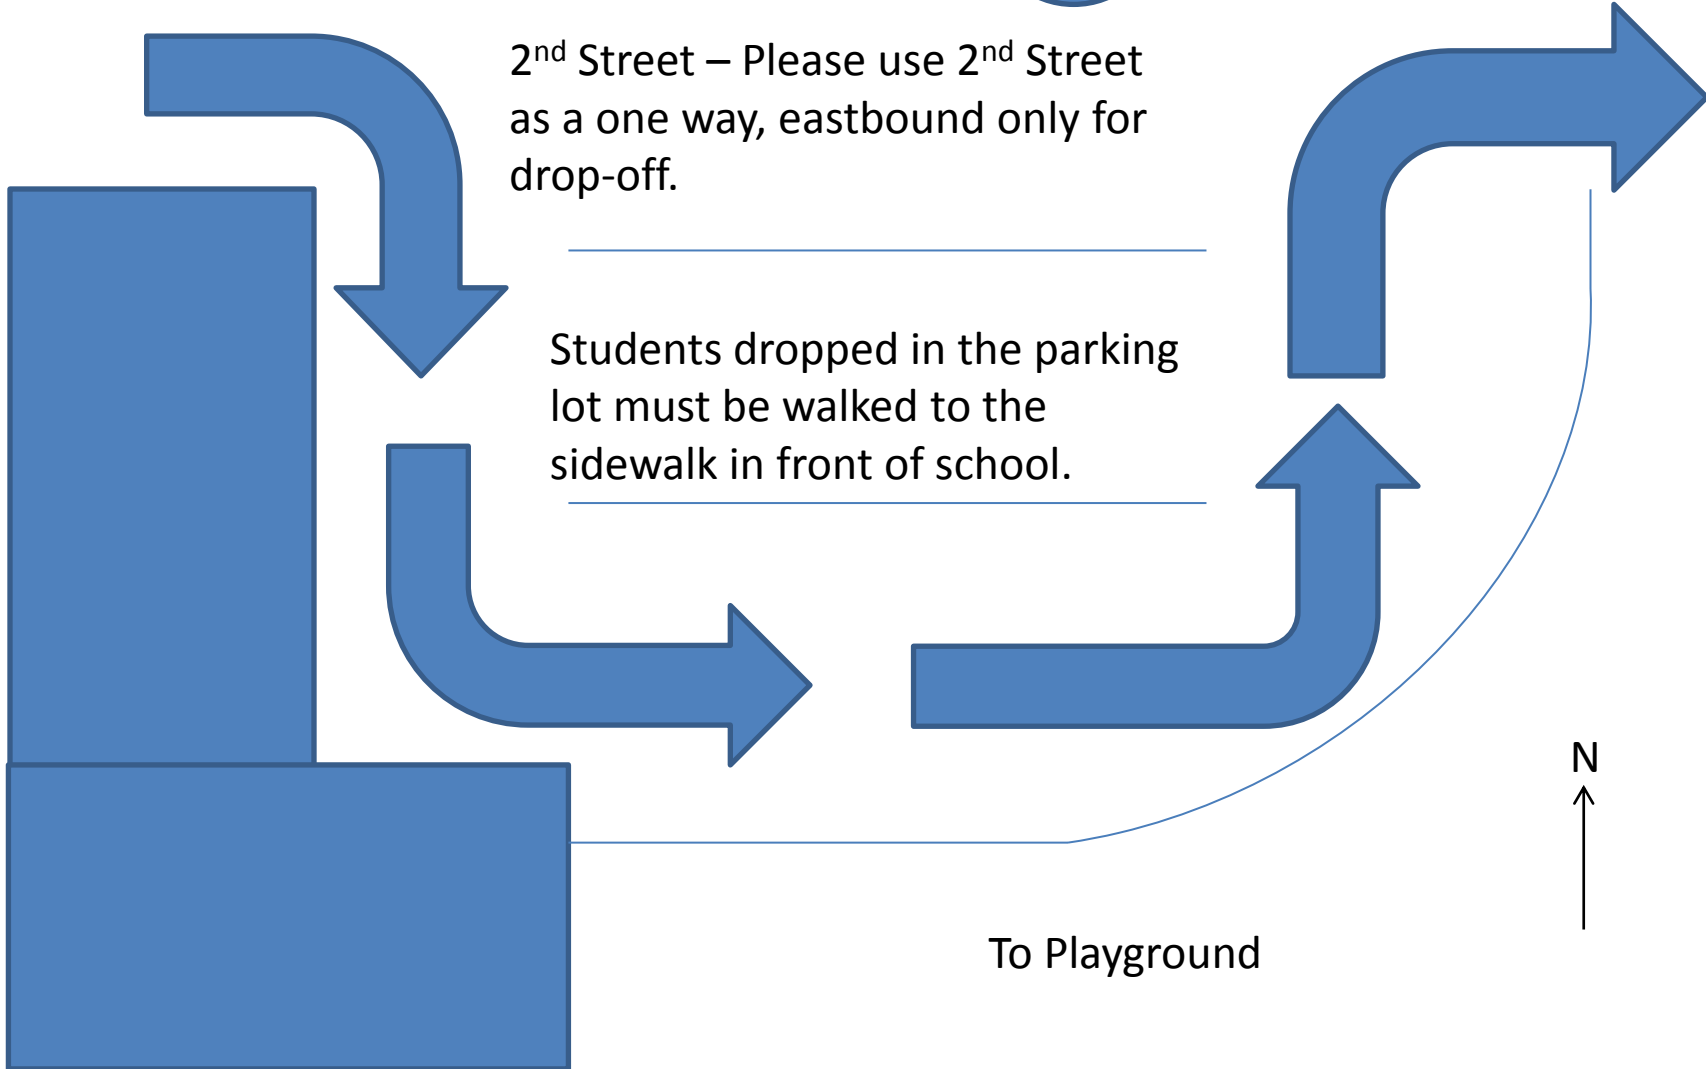

Carpool If Possible

All Parent Drive Days

Carpool If Possible

No Left Turn onto 2nd Street from parking lot.

2nd Street – Please use 2nd Street as a one way, eastbound only for drop-off.

Students dropped in the parking lot must be walked to the sidewalk in front of school.