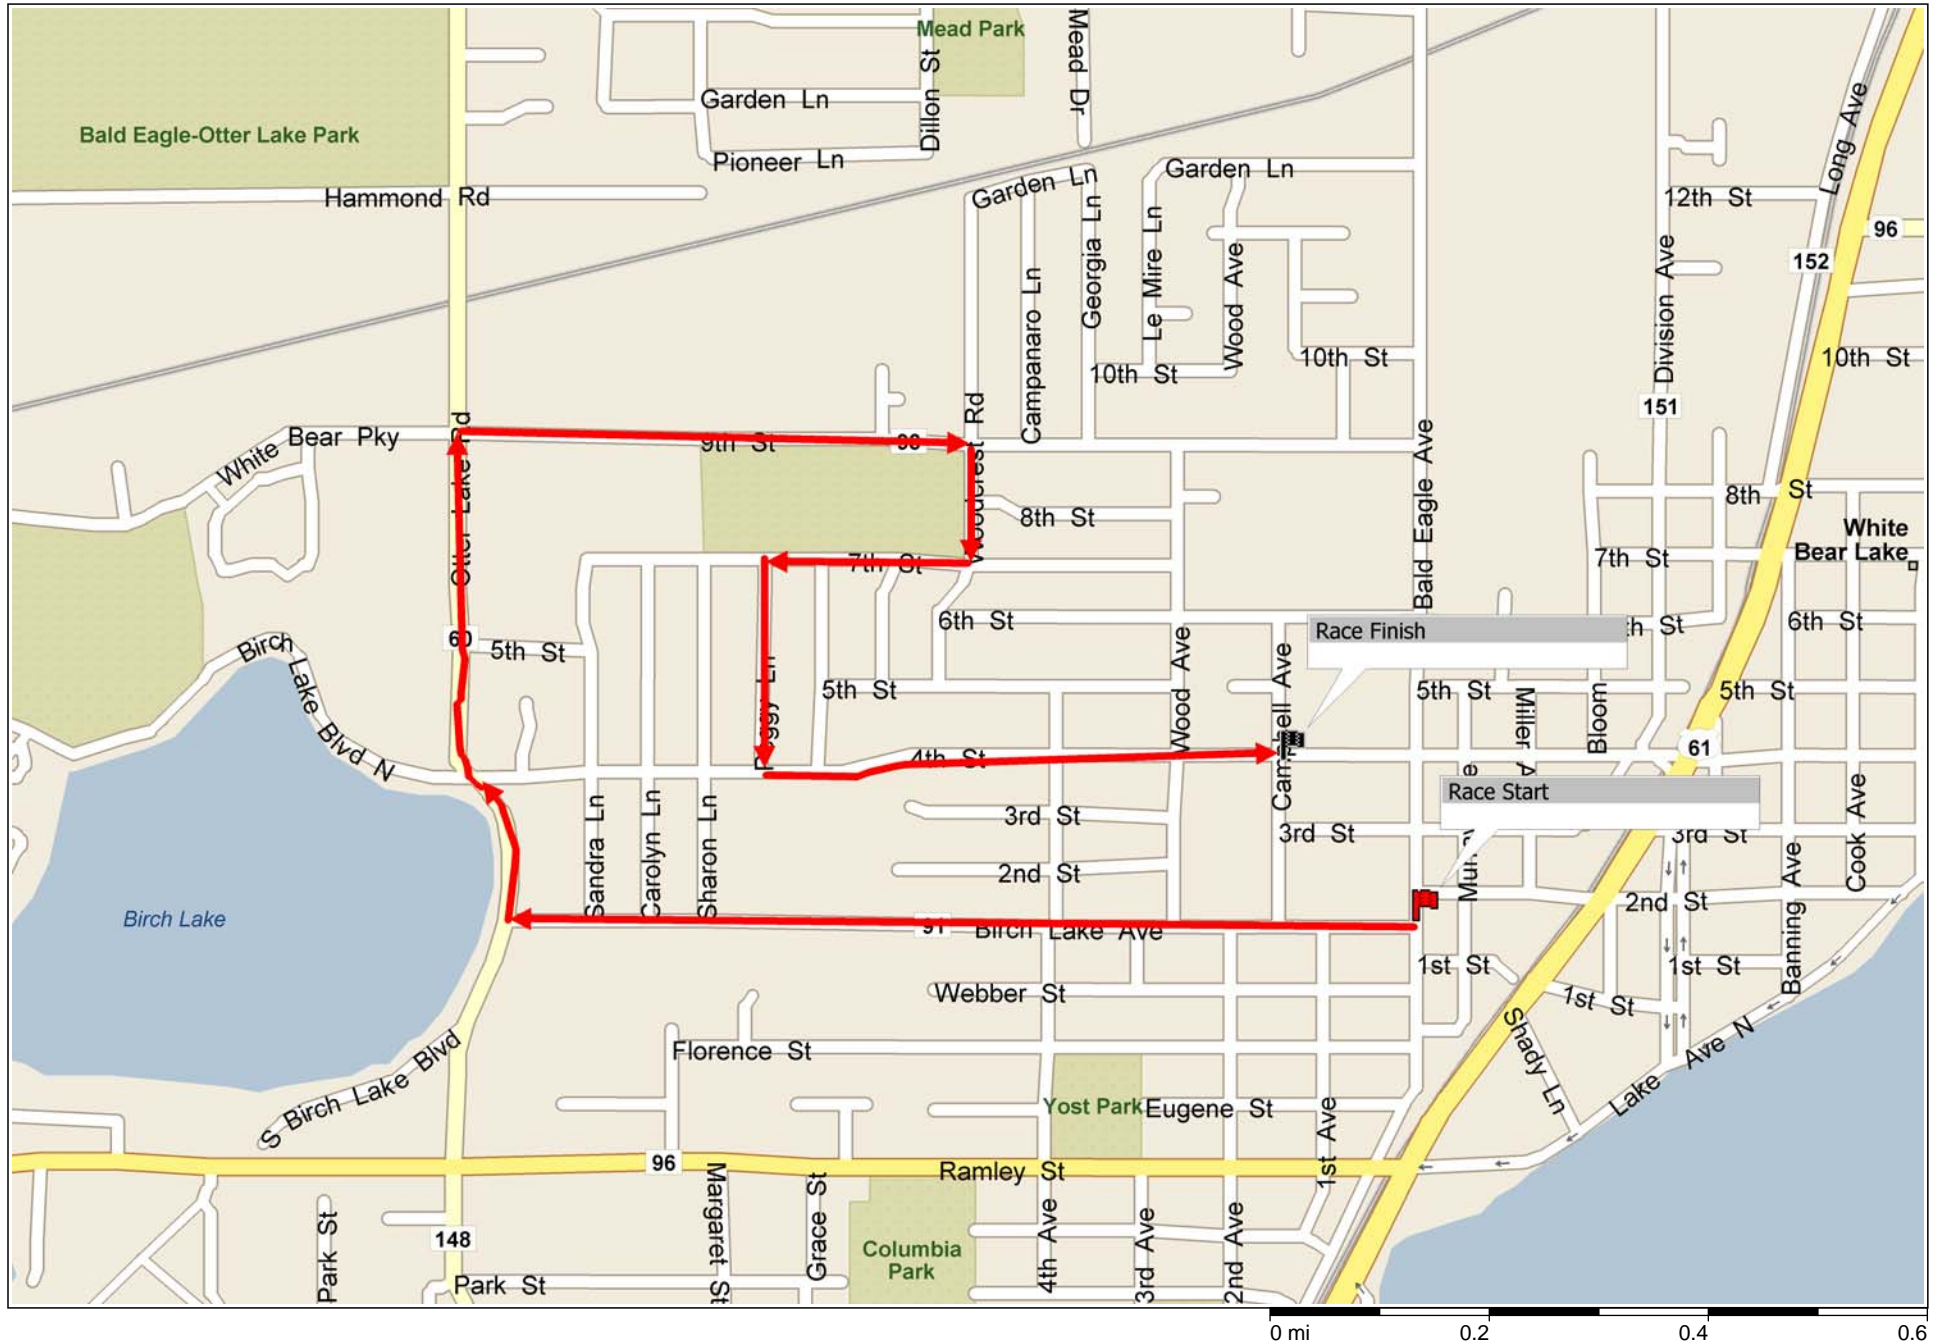

St. Mary Fall Festival 5K - September 11, 2010

Copyright © 1988-2003 Microsoft Corp. and/or its suppliers. All rights reserved. <http://www.microsoft.com/mappoint>

© Copyright 2002 by Geographic Data Technology, Inc. All rights reserved. © 2002 Navigation Technologies. All rights reserved. This data includes information taken with permission from Canadian authorities © 1991-2002 Government of Canada (Statistics Canada and/or Geomatics Canada), all rights reserved.